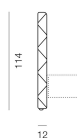

Kopfhaupt mit Rautensteppung »Noblesse«, Höhe 114 cm

Mod. 961/8

GRÖSSEN UND MASSANGABEN

Breite in cm	92	102	122	142	162	182	202	222
montierte Höhe in cm	114	114	114	114	114	114	114	114
Tiefe in cm	12	12	12	12	12	12	12	12

92 - 102 - 122 - 142 - 162 - 182 - 202 - 222