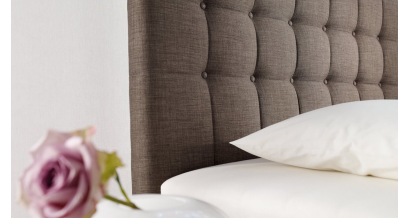

[Click here to go to the fabric library!](#)

HEADBOARD VARIANTS

Headboard with button stitching, height 114 cm

Classic, timeless headboard with striking button stitching:

Width in cm: 92, 102, 122, 142, 162, 182 or 202

Assembled height in cm: 114

Depth in cm: 10

Headboard with cross-stitching, height 114 cm

Beautifully shaped headpiece with cross-shaped quilting and a button in the middle of the head: simple, elegant and charming:

- Width in cm: 92, 102, 122, 142, 162, 182 or 202
- Assembled height in cm: 114
- Depth in cm: 10

Headboard smooth upholstered, height 126 cm

The timeless, smoothly upholstered headboard:

- Width in cm: 142, 162, 182 or 202
- Assembled height in cm: 126
- Depth in cm: 10

Headboard with rectangular quilting, height 126 cm

Elegant headboard with classic rectangular quilting for a modern and stylish touch:

- Width in cm: 142, 162, 182, or 202
- Assembled height in cm: 126
- Depth in cm: 10